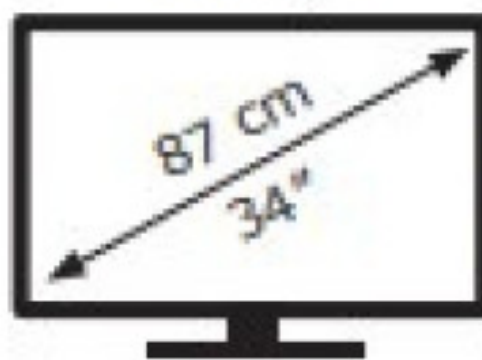

ENERGY

LG Electronics

34GP950G

39 kWh/1000h

ABCDEF**G**

71 kWh/1000h

3440 px

1440 px